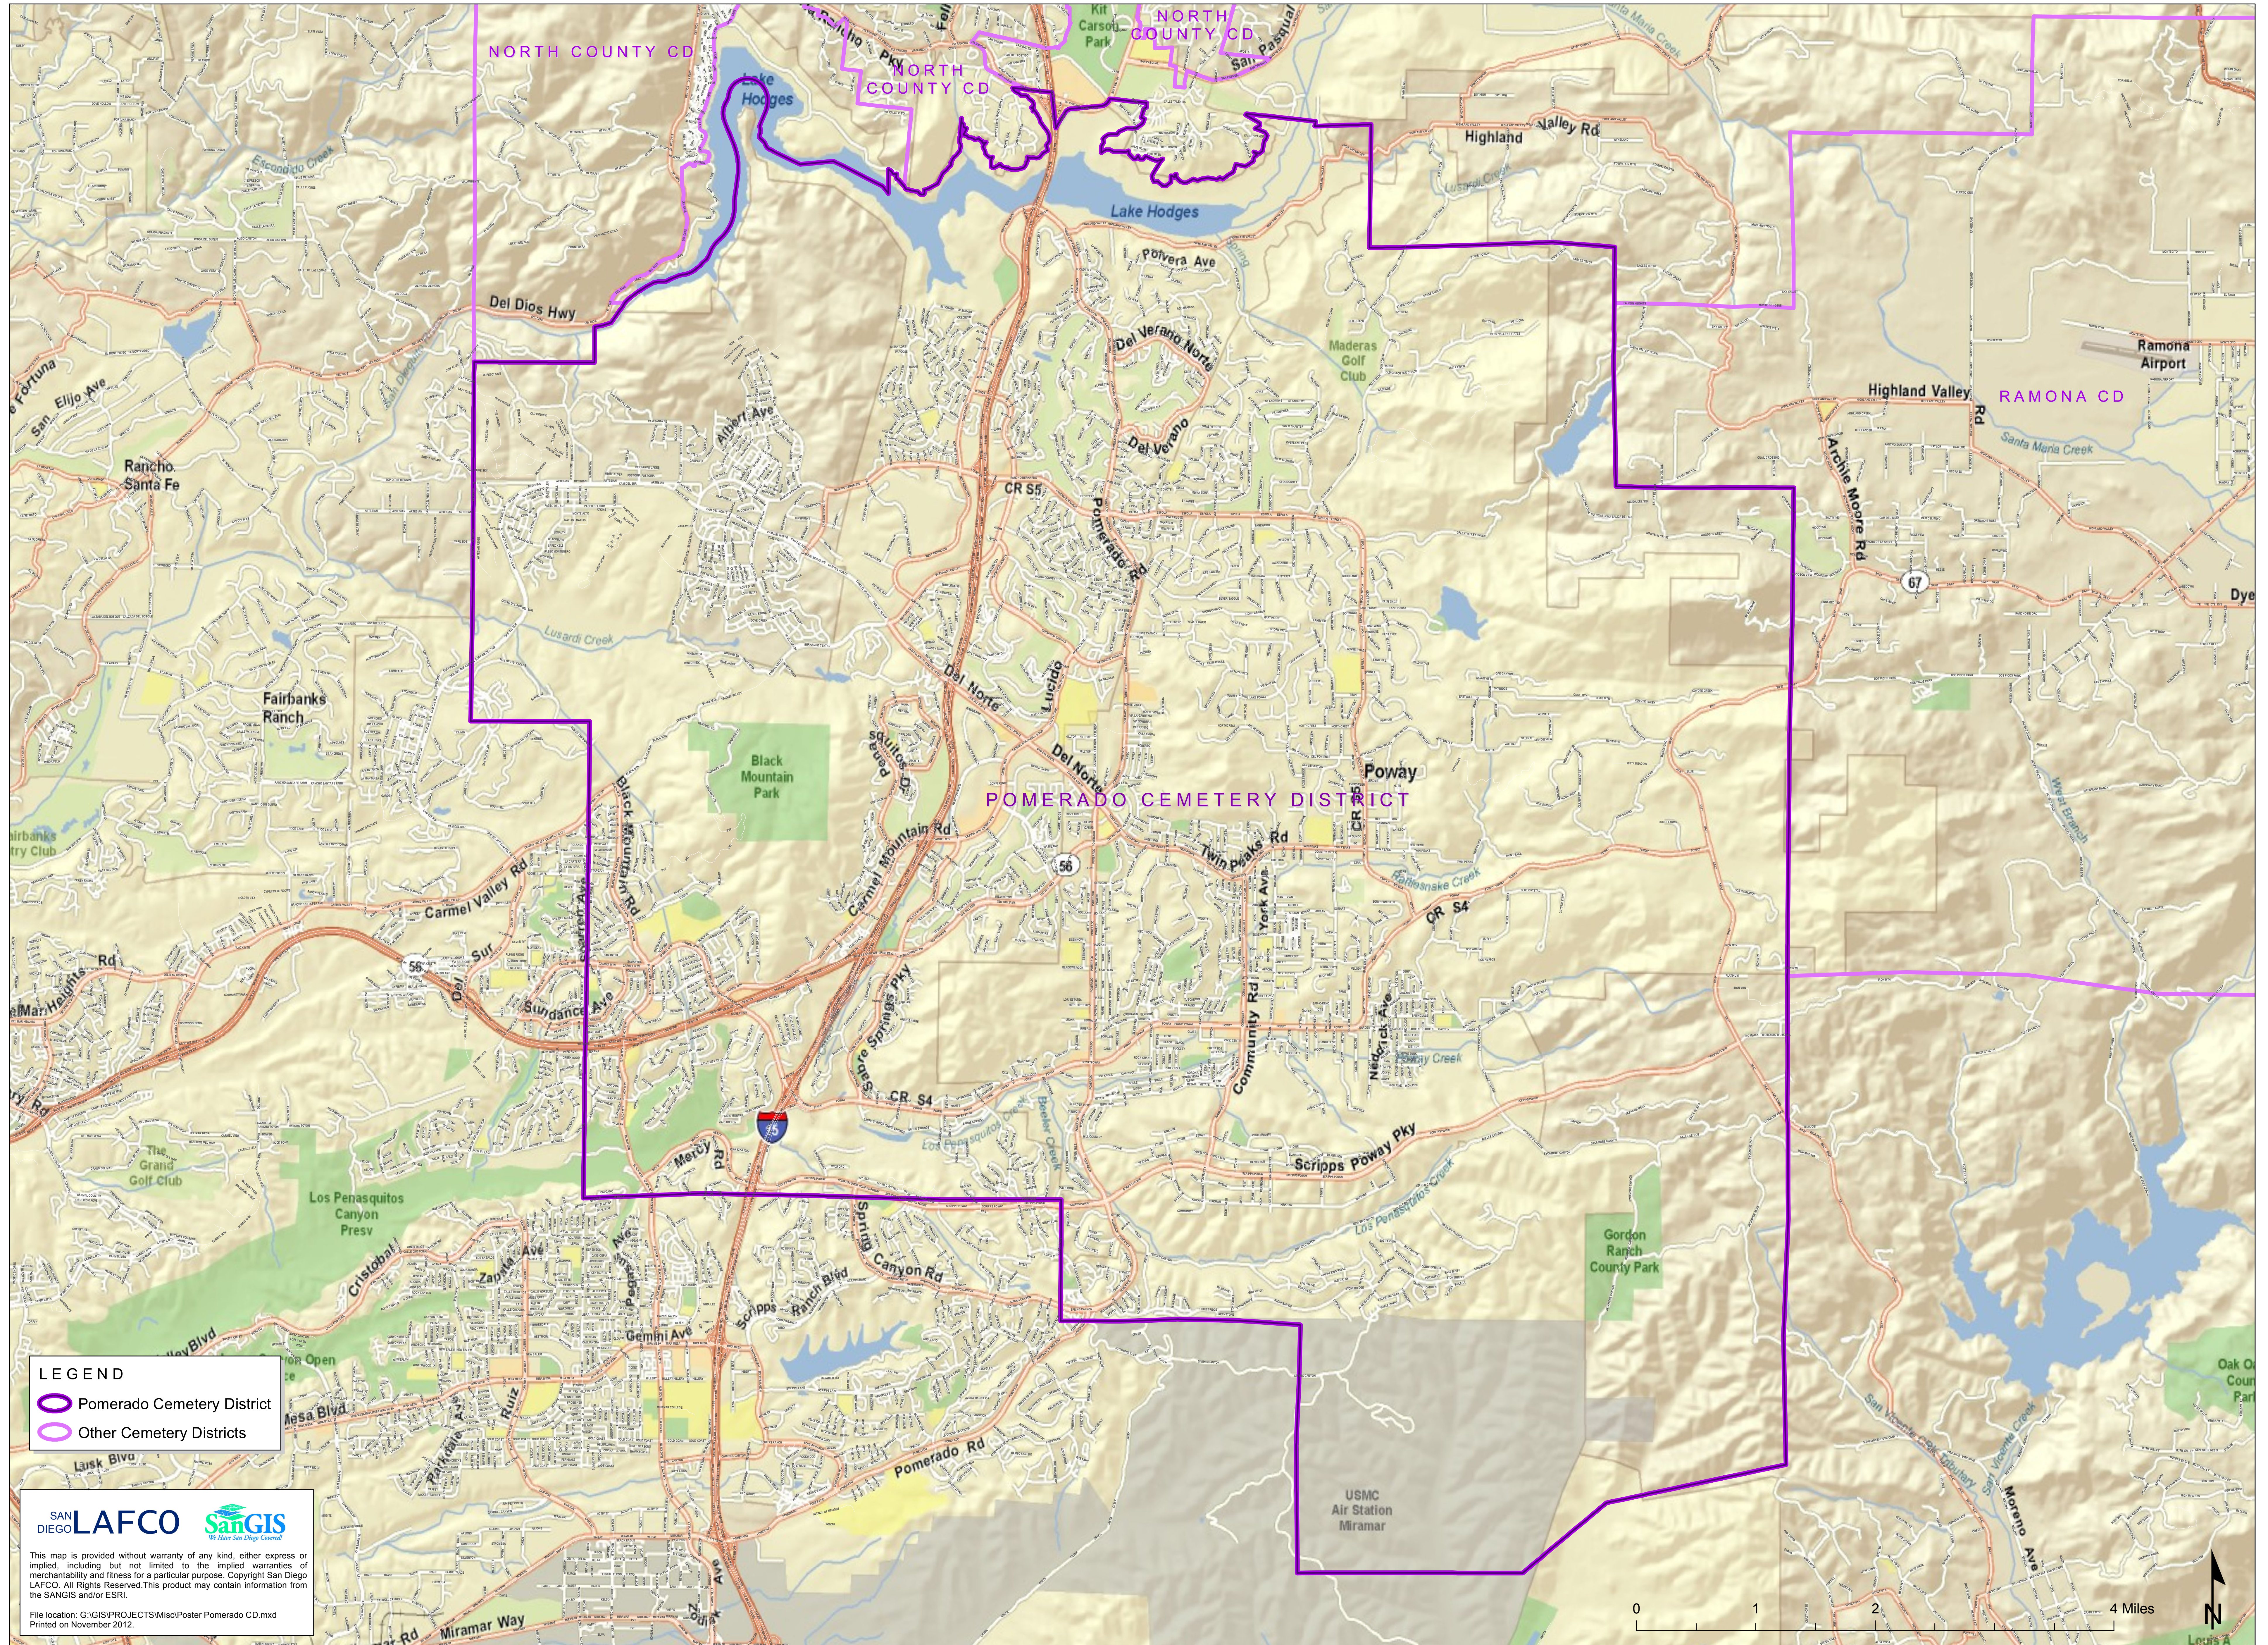

Pomerado Cemetery District

LEGEND
Pomerado Cemetery District
Other Cemetery Districts